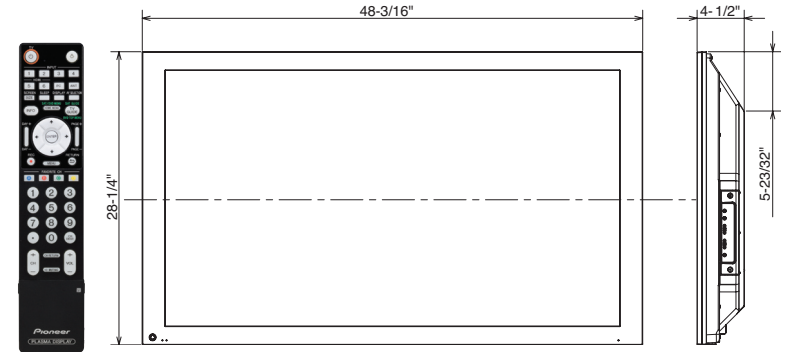

OTHER

- > Table Top Stand - Included
- > Detachable Side Speakers - Included
- > Flat Wall Mount - Optional (PWM-F110)

CARTON DIMENSIONS

- > **Plasma**
 - W x H x D: 52-3/4" x 33-3/4" x 14-1/4"
 - Weight: 96.1 lbs.
- > **Stand**
 - W x H x D: 16-3/4" x 7-1/2" x 26"
 - Weight: 12.8 lbs.
- > **Speakers**
 - W x H x D: 30-1/4" x 6" x 12-3/4"
 - Weight: 11.2 lbs

INTEGRATED TECHNOLOGIES

PRODUCT DIMENSIONS

- > Display (W x H x D): 48-3/16" x 28-1/4" x 4-1/2" - No Speakers
- > Display Weight: 75 lbs. 10 oz.

Specifications and design subject to modification without notice.